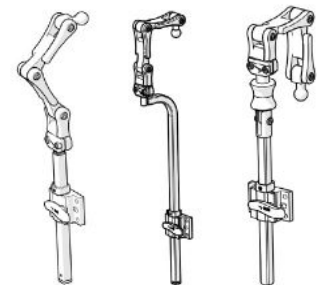

Yellow.
PN: ESYEL.

Green.
PN: ESGRN.

Bluetooth Dongle Cable. PN: IDHA-BT.

Qty. £52

TRAY-ARRAY SERIES I-DRIVE CONTROL SYSTEM

PROXIMITY SENSOR TRAY ARRAY*	TRAY ARRAY, 4 FIBRE OPTIC SENSOR*	TRAY ARRAY, 3 FIBRE OPTIC SENSOR*
PN: IDT100-1.	PN: IDTF100-2.	PN: IDTF100-1.
£3617	£3235	£3026
Qty. ____	Qty. ____	Qty. ____

Package Includes:

- GAT440 Hollow Eclipse Tray
- IDHBT500-17MM i-Drive Interface
- GAT419 360 degree Tray Mount
- 4 non-proportional proximity switch mechanisms
- Egg switch for reset mode change

* Refer to page 8 & 9 to select GAT mid line mounting system for trays.

Package Includes:

- GAT440 Hollow Eclipse Tray
- IDHBT500-17MM i-Drive Interface
- GAT419 360 degree Tray Mount
- 4 fiber optic proximity switch mechanisms
- Egg switch for reset mode change

* Refer to page 8 & 9 to select GAT mid line mounting system for trays.

Package Includes:

- GAT440 Hollow Eclipse Tray
- IDHBT500-17MM i-Drive Interface
- GAT419 360 degree Tray Mount
- 3 fiber optic proximity switch mechanisms
- Egg switch for reset mode change

* Refer to page 8 & 9 to select GAT mid line mounting system for trays.

HEAD POSITIONING & HEADREST HARDWARE

Link Style Hardware.. PN: UHB2D33200.	£208
Link Hardware with Offset Square Tubing. PN: UHB6D33200.	£208
Link Style Hardware with Flip Down. PN: UHB2D232FD.	£255
Hardware Parts & Replacements.	
HMO Series Flip Down Mount. PN: FDM350.	£114
Additional 3" Link. PN: UILNK300.	Qty. ____ £54