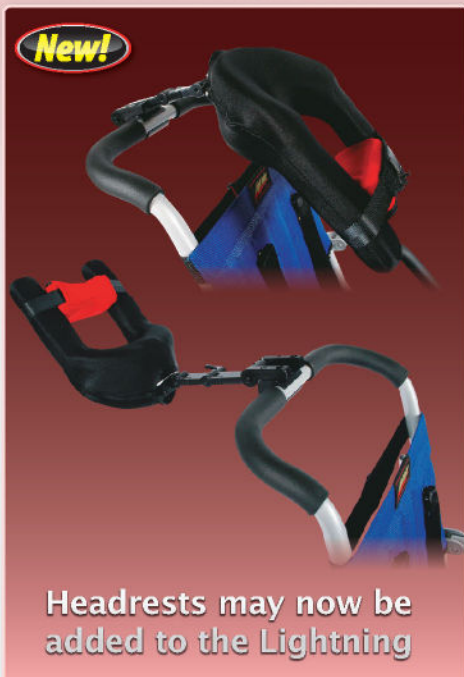

Unique Configurations

New!

Headrests may now be added to the Lightning

Foot Positioning Options

Front Rigging/Footplate Specifications (Standard)

The positioning footrests will easily adjust in 1" increments. The riggings remove easily and the Positioning Pin is tethered to prevent loss.

Footplate incorporates 50° of adjustable angle for dorsa and plantar flexion, and adjusts laterally over a 2" range. Also incorporates fore and aft adjustment over a 1.5" range.