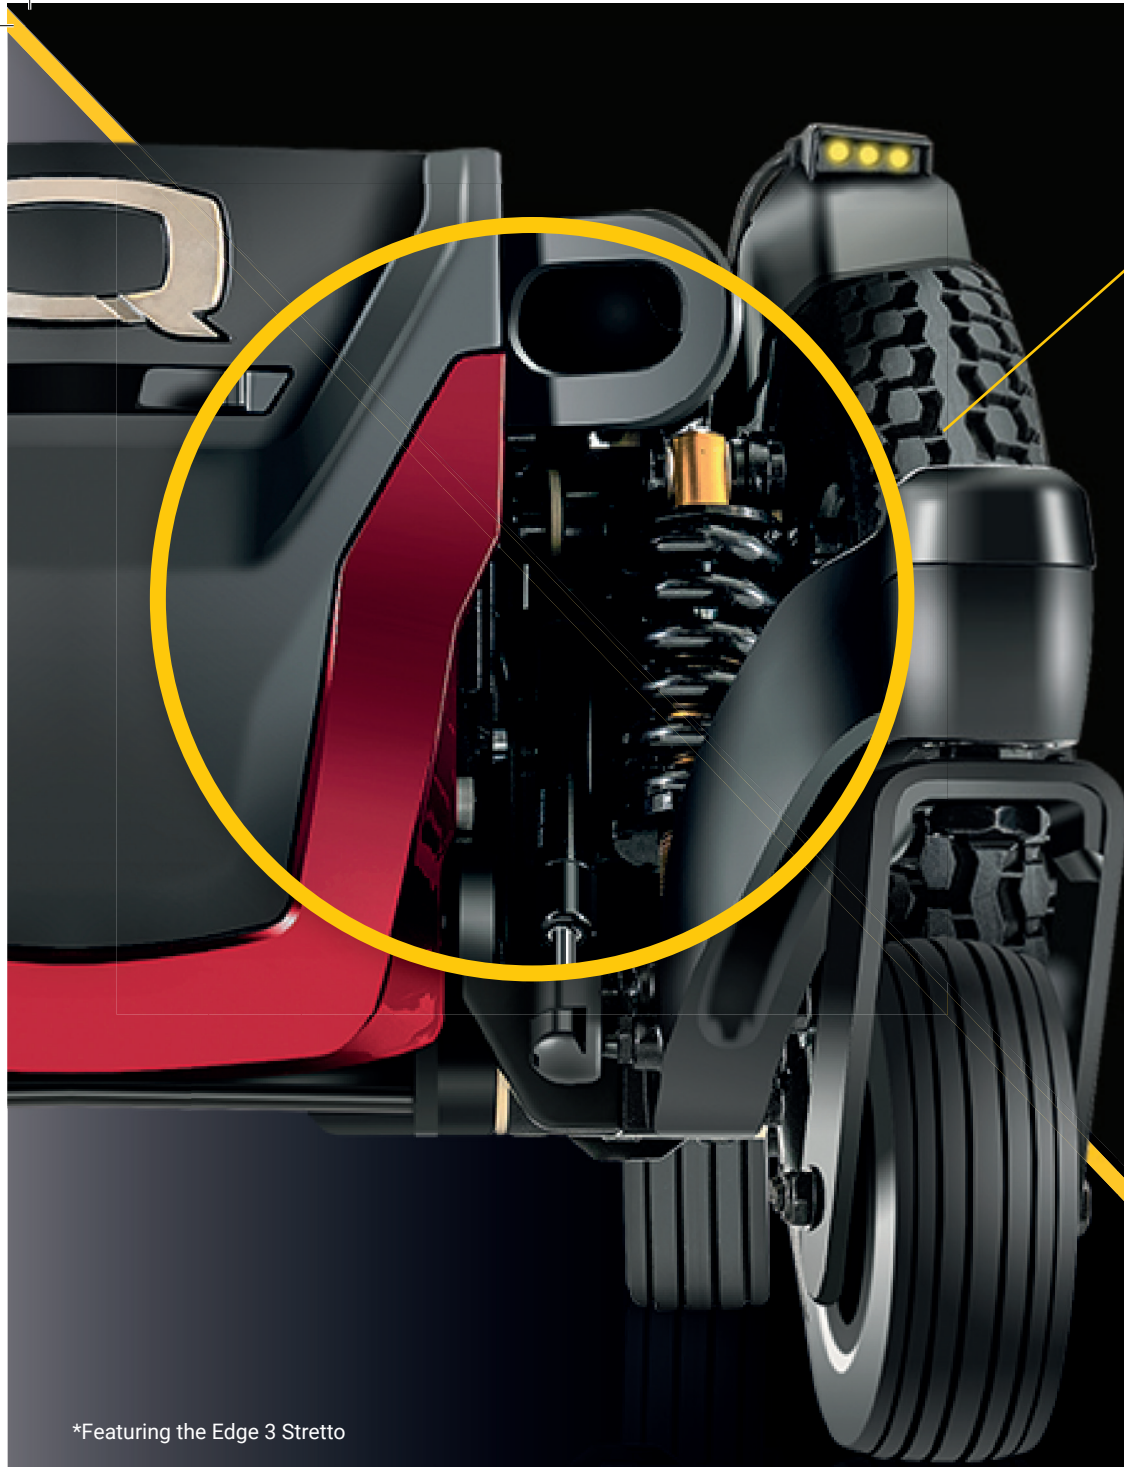

SMOOTH RIDE SUSPENSION

With unprecedented comfort and ride quality, SRS delivers exceptional driving performance over multiple terrains. Additionally, SRS adds stability to iLevel® Power Adjustable Seat Height. (Page 10)

When you want a smooth, comfortable ride, unmatched performance and advanced stability, there's only one choice: SRS.

SMART TRACTION CONTROL

Smart Traction Control (STC), provides unparalleled stability. Your powerchair continues to drive in the desired direction, regardless of external influences such as the surface and weather conditions, and without making any adjustments.

*Featuring the Edge 3 Stretto

8-quantumrehab.co.uk