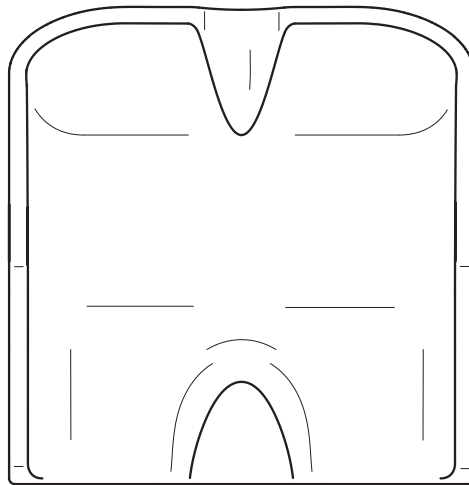

SPECIAL ORDER ESSENCE SPP CUSHION

Please detail your special order cushion request. All special order cushion requests must be approved with the Quantum Custom Department. Please contact Quantum Inside Sales or Custom Department with questions. Extended lead time will apply. Cushion part numbers involved will be the cushion part number listed in previous sections modified to meet special order request stated in details below. Drawings are available below for sketch details.

Special Order Essence SPP Cushion.....£450
Details (Include wedges in request)

Top View