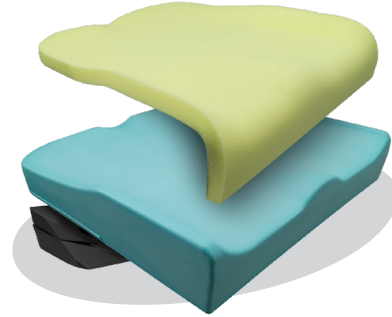

Stealth Essence SPP Cushion Order Form Retail

32 Wedgwood Rd, Bicester, OX26 4UL | 01869 324600 | sales@quantumrehab.co.uk

Account Number: _____ Date: _____
Retailer: _____
Contact: _____
Phone: _____ Fax: _____
Email: _____
PO Number: _____
Marked for: _____
Ship to Address: _____
City: _____ Postcode: _____

This form is interactive when viewed with [Adobe Acrobat Reader](#) and may not function correctly if opened with applications other than Acrobat. Prices, specifications, part numbers, and availability are subject to change without notice.

ESSENCE SPP CUSHION

This cushion offers skin protection and positioning with a Coolcore, 4-way stretch, breathable cover. Weight capacity is 158.75 kg up to 20"W and 204.11 kg for 22"W. The XYYY portion of all part numbers on this page directly relate to the dimensions of the cushion, where XX represents the width and YY represents the depth. A letter representing the wedge size is added to the end. For example, a 16" wide and 18" deep cushion with a medium wedge would be ST-ESSPP1618M. Available sizes are shown on the chart below.

1. Cushion Selection

- Essence SPP Cushion, No Wedge, 15"-20" Wide £200
- Essence SPP Cushion, No Wedge, 22" Wide £230
- Essence SPP Cushion, Small Wedge, 15"-20" Wide £252
- Essence SPP Cushion, Small Wedge, 22" Wide £282
- Essence SPP Cushion, Medium Wedge, 15"-20" Wide £252
- Essence SPP Cushion, Medium Wedge, 22" Wide £282
- Essence SPP Cushion, Large Wedge, 15"-20" Wide £252
- Essence SPP Cushion, Large Wedge, 22" Wide £282

Cushion Part: ST-ESSPP**XXYY**

Cushion Width: _____

Cushion Depth: _____

Wedge: (Blank, S, M, or L) _____

The Essence SPP cushion comes as standard with a Coolcore cover

		Width							
		15"	16"	17"	18"	19"	20"	21"	22"
Depth	No Wedge	15"	—	—	—	—	—	—	—
	16"	—	—	—	—	—	—	—	
	17"	—	—	—	—	—	—	—	
	18"	—	—	—	—	—	—	—	
	19"	—	—	—	—	—	—	—	
	20"	—	—	—	—	—	—	—	
	21"	—	—	—	—	—	—	—	
	22"	—	—	—	—	—	—	—	

		Width							
		15"	16"	17"	18"	19"	20"	21"	22"
Depth	Small Wedge	15"	—	—	—	—	—	—	—
	16"	—	—	—	—	—	—	—	
	17"	—	—	—	—	—	—	—	
	18"	—	—	—	—	—	—	—	
	19"	—	—	—	—	—	—	—	
	20"	—	—	—	—	—	—	—	
	21"	—	—	—	—	—	—	—	
	22"	—	—	—	—	—	—	—	

		Width							
		15"	16"	17"	18"	19"	20"	21"	22"
Depth	Medium Wedge	15"	—	—	—	—	—	—	—
	16"	—	—	—	—	—	—	—	
	17"	—	—	—	—	—	—	—	
	18"	—	—	—	—	—	—	—	
	19"	—	—	—	—	—	—	—	
	20"	—	—	—	—	—	—	—	
	21"	—	—	—	—	—	—	—	
	22"	—	—	—	—	—	—	—	

		Width							
		15"	16"	17"	18"	19"	20"	21"	22"
Depth	Large Wedge	15"	—	—	—	—	—	—	—
	16"	—	—	—	—	—	—	—	
	17"	—	—	—	—	—	—	—	
	18"	—	—	—	—	—	—	—	
	19"	—	—	—	—	—	—	—	
	20"	—	—	—	—	—	—	—	
	21"	—	—	—	—	—	—	—	
	22"	—	—	—	—	—	—	—	

2. Alternative Cushion Cover

The Essence SPP cushion is standard with a Coolcore cover ESSPP-NBLK**** which can be substituted with a Mesh cover

Alternative Mesh Cover ..... £FOC

Cover Part: ESSPP-MBLK**XXYY**

Cushion Width: _____

Cushion Depth: _____

3. Add Fluid Proof Liner

The Essence SPP cushion is available with an optional Fluid Proof Polyurethane Liner

Polyurethane Liner £48

Cover Part: PUL1709080**XXYY**

Cushion Width: _____

Cushion Depth: _____

Low profile Tru-Comfort 2, lateral and pre-ischial shelf. Contoured, HD molded foam base, coccyx and sacral relief
Weight Capacities Up to 20" - 158.75 kg 22" and Above - 204.11 kg
Overall Weight 1.5 kg - 2.2 kg
Overall Height 3.5"
15x15" up to 22x24" Odd sizes in 15" Custom sizing available